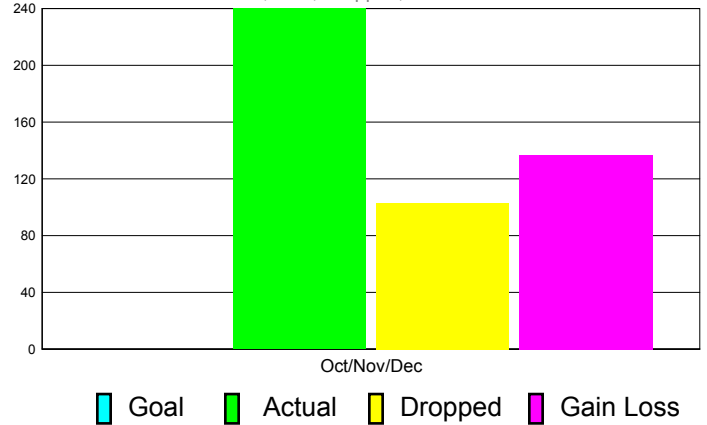

Membership Results 2011-2012

Goal, New, Dropped, Gain/Loss